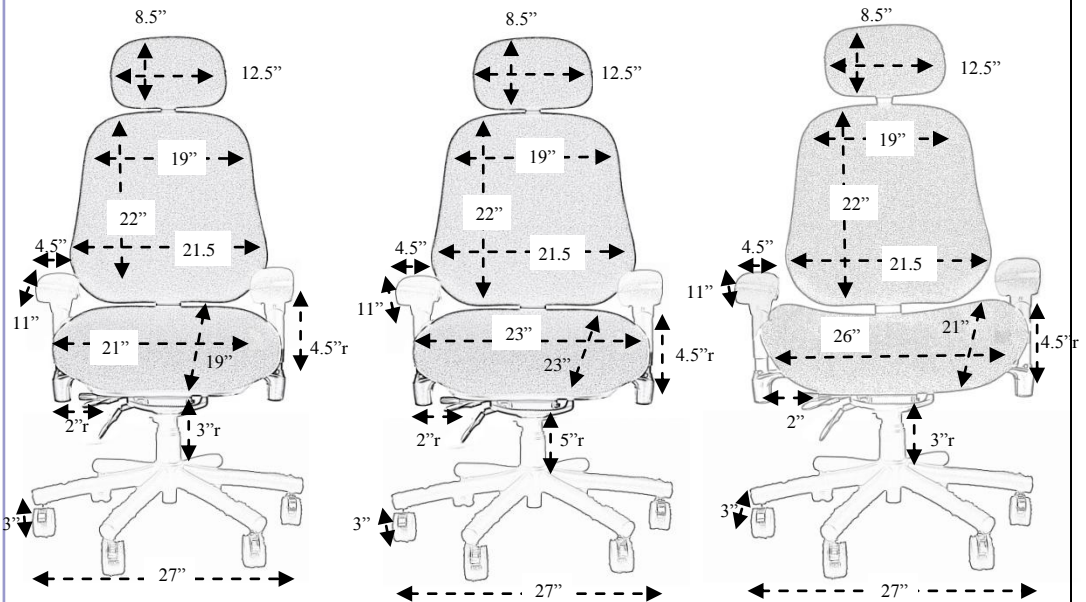

24|seven

STANDARD FEATURES:

- High-Back (22.0" long x 21.5" wide)
- Backrest angle range (15°)
- Backrest height range (4")
- Armrest height range (4.5" range)
- Armrest rotation (360° range)
- Armrest width adjustment (2")
- Black, non-upholstered arm pads (soft, 4.5" wide)
- Seat height adjustment*
- Seat tilt range (16°)
- Tilt adjustment lever
- Tilt tension control
- 360° Swivel
- 27" Metal 6-star base
- 3" carpet or hard floor casters
- Air Lumbar™ support
- Steel reinforced seat structure
- HD Back bar
- Covering: Full-hyde Leather
- Dual Pivot Neck Roll (Matching Leather)

Phone: 800-364-5299
Fax: 936-825-1725
www.ergogenesis.com

BodyBilt®

Specification Sheet

24|seven CAPTAIN

Model I3507/8

- I-style intensive use mech
- Seat depth adjuster (seat slider 2.5" range)
- #7/8 Seat (19" d x 21" w)
- Rated to 300 lbs.

Model I3509

- I-style intensive use mech
- Seat depth adjuster (seat slider 2.5" range)
- #9 Seat (23" d x 23" w)
- Rated to 300 lbs.

Model I3504

- S-style adjustment mech
- 2.5" back depth range
- #4 Seat (21" d x 26" w)
- Rated to 500 lbs.

I - Mechanism Features:

- Front handle seat depth
- Multiple clutch plates
- Heavy duty spring supports
- Heavy duty pivot pin
- Independent seat and back angle levers
- Mechanical front tilt limiter