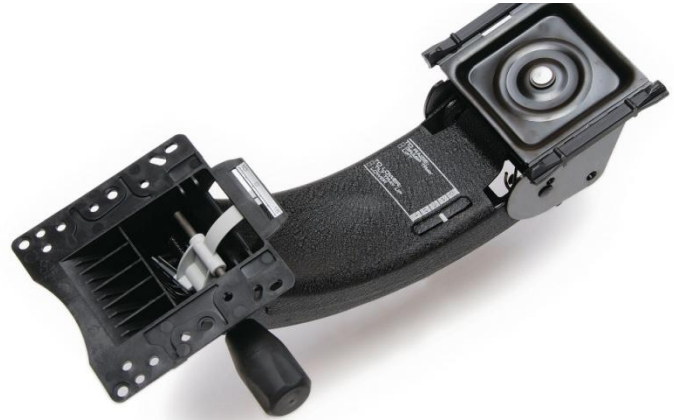

Sit-Stand Specs

Product Number

EF-SS-21

A Teflon support arm with eight inch vertical mobility for use in either a standing or seated position. The Sit-Stand arm offers quick adjustment, ease of motion and maintenance free operation. Keyboard angle tilt and height displays ensure exact positioning every time.

The Sit-stand arms maximize ergonomic support for both seated and standing positions. This arm also includes a dial tilt gauge and a height gauge to provide specific ergonomic adjustments.